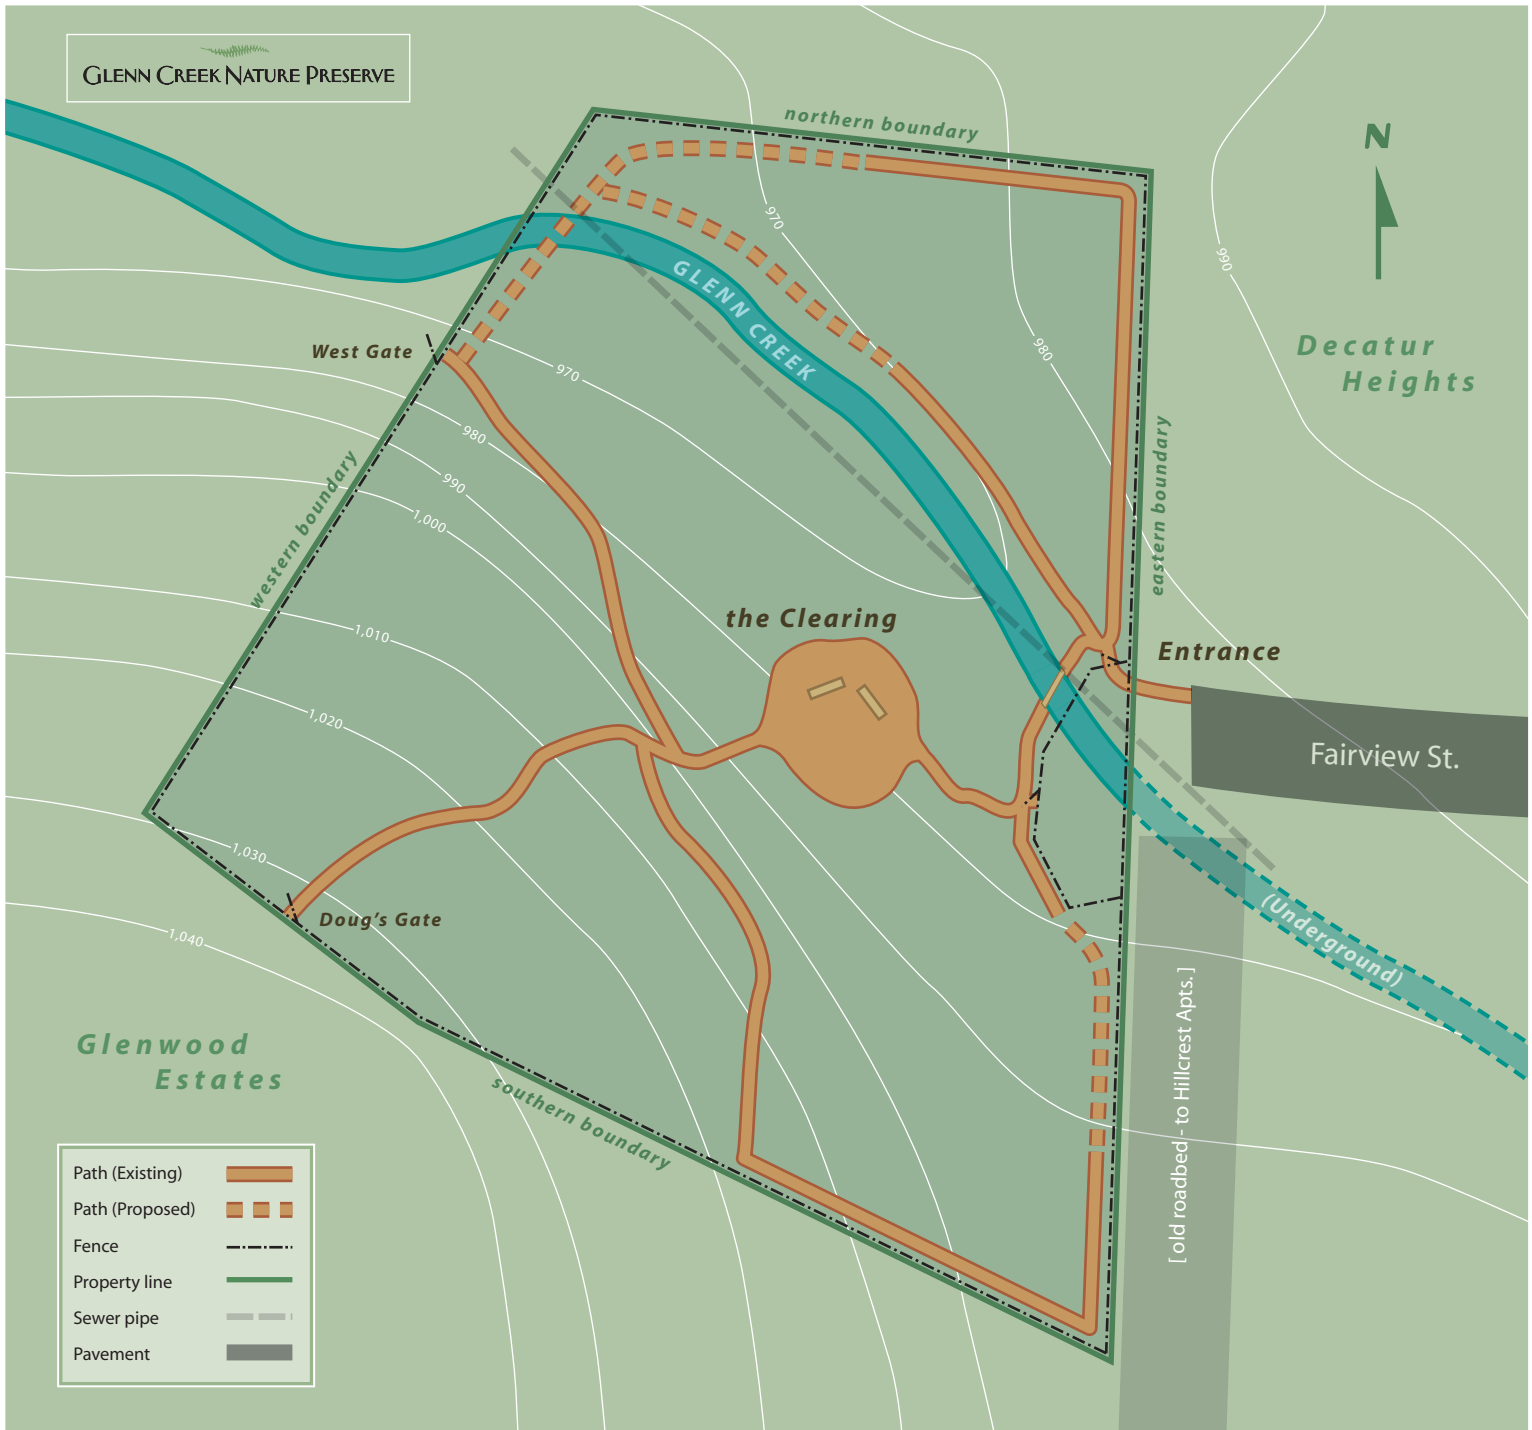

GLENN CREEK NATURE PRESERVE

Decatur Heights

West Gate

the Clearing

Entrance

Fairview St.

Doug's Gate

(Underground)

[old roadbed - to Hillcrest Apts.]

Glenwood Estates

Path (Existing)	
Path (Proposed)	
Fence	
Property line	
Sewer pipe	
Pavement	